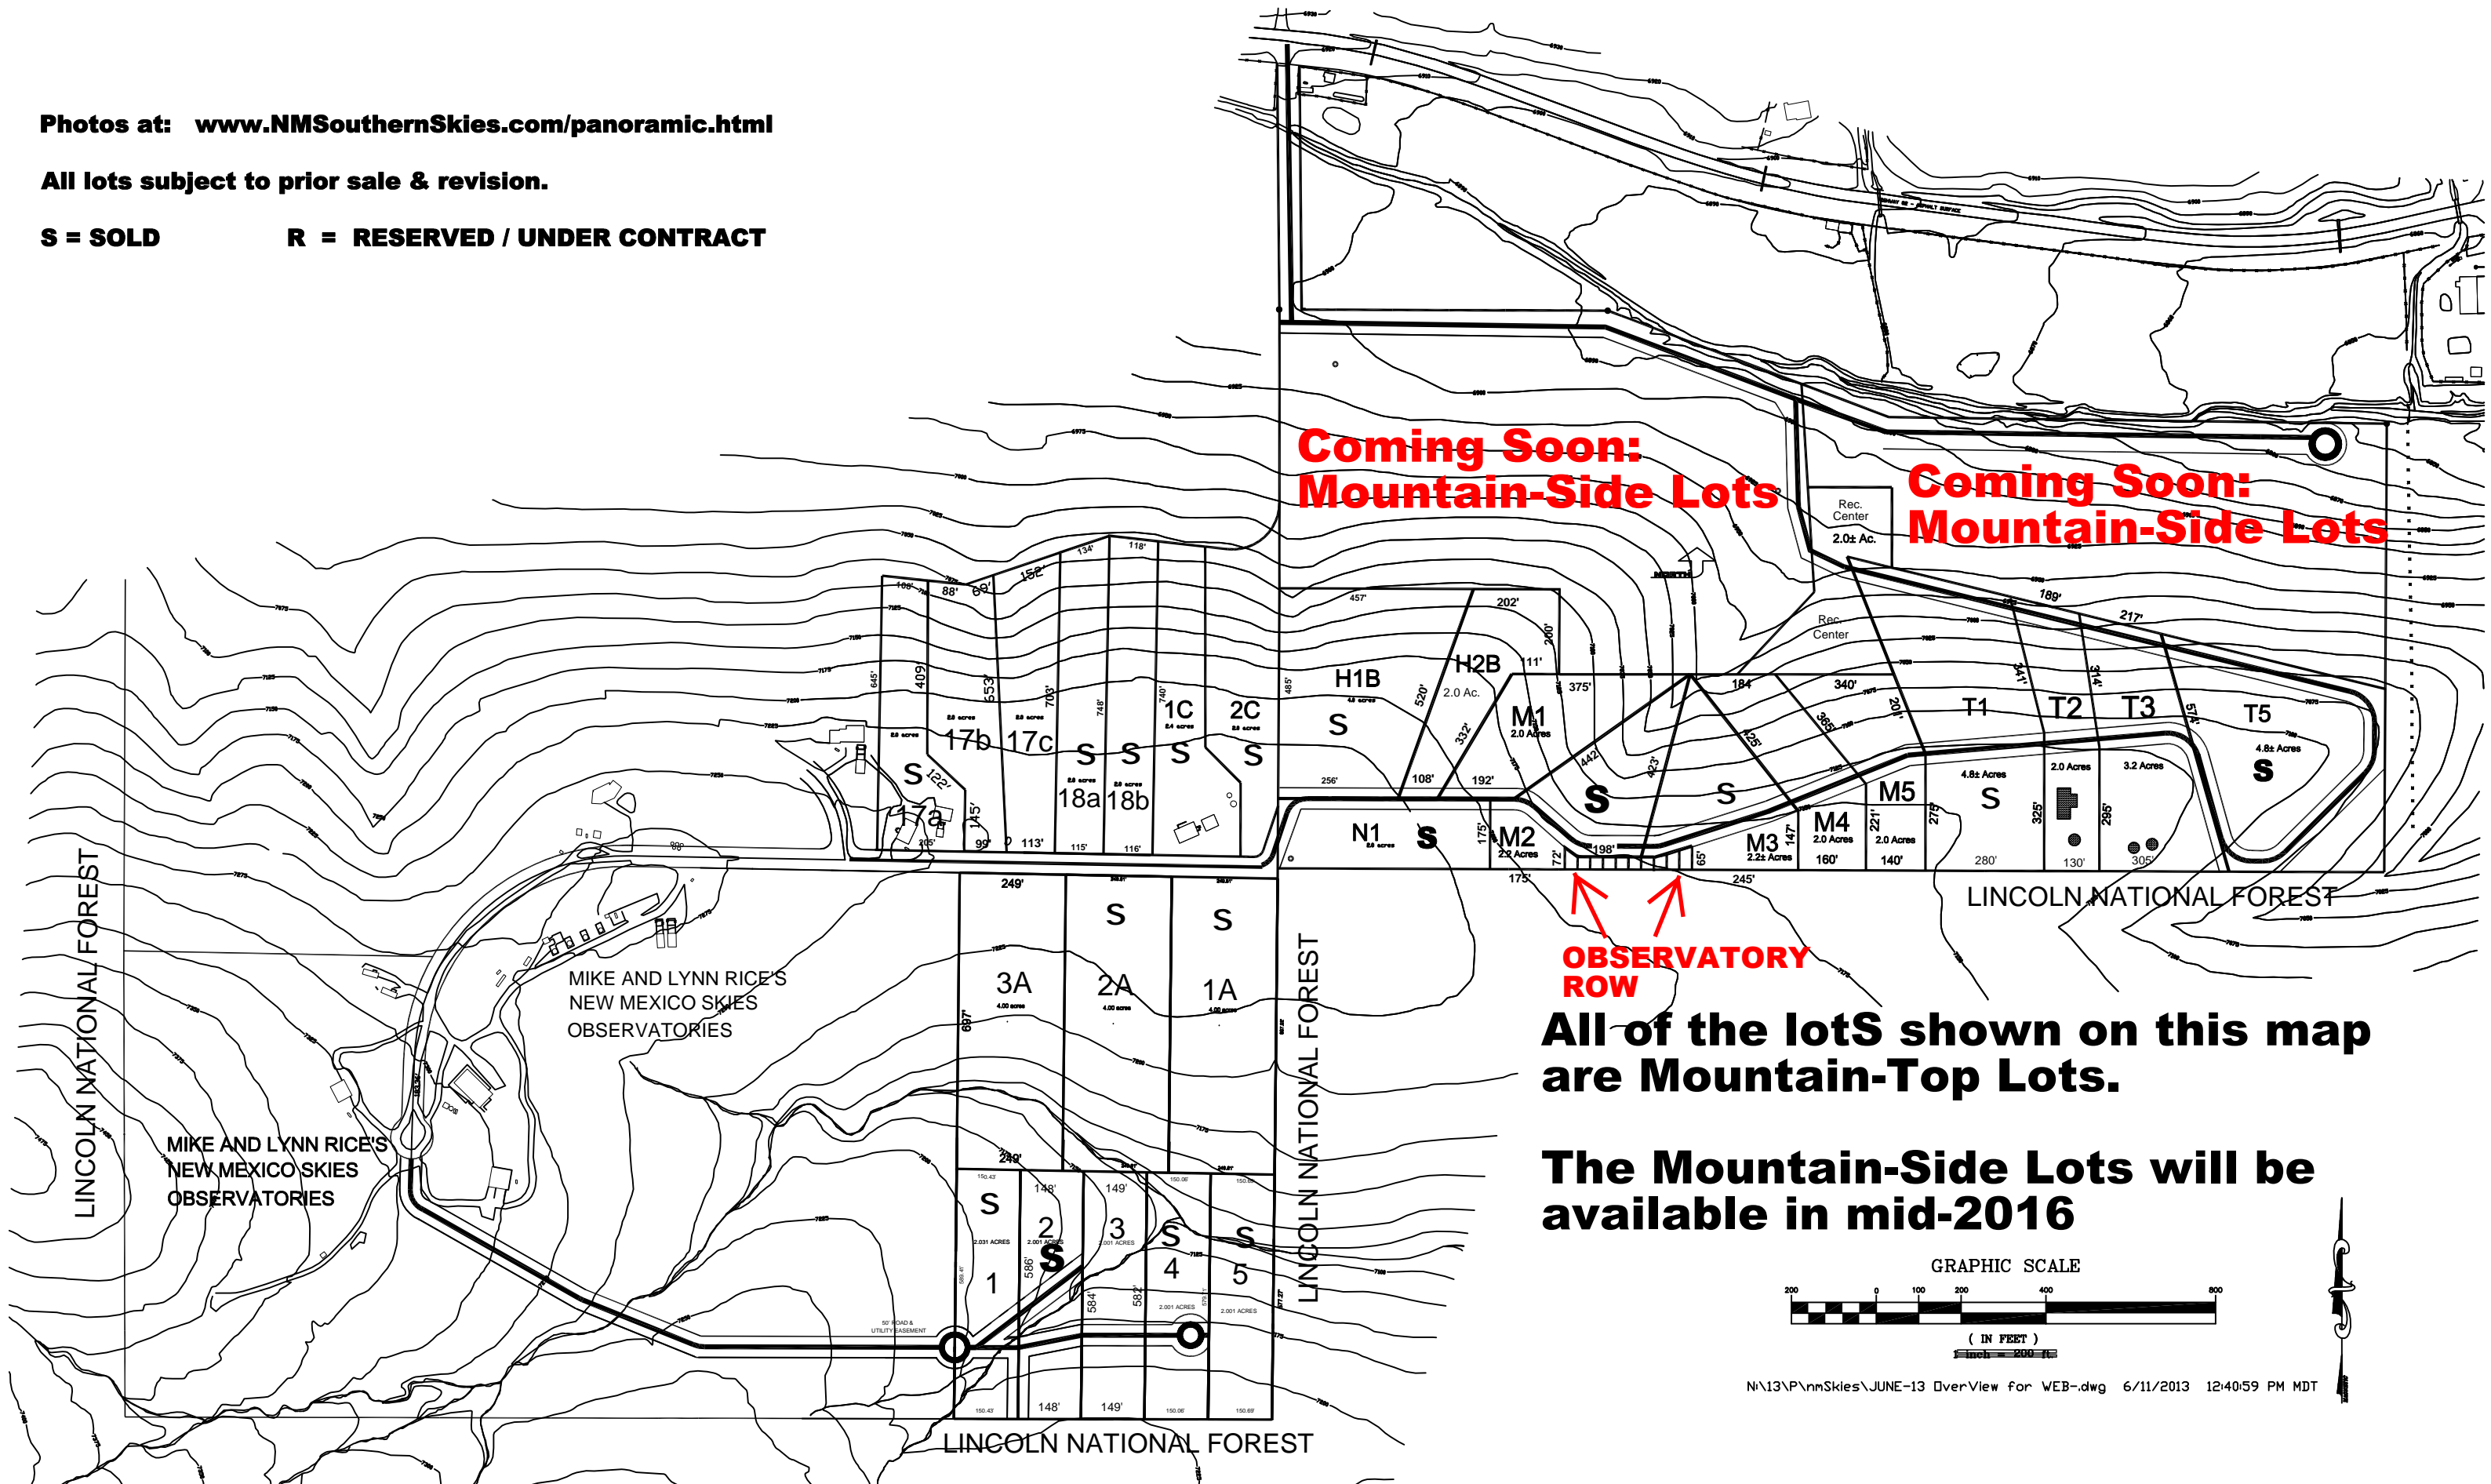

Photos at: www.NMSouthernSkies.com/panoramic.html

All lots subject to prior sale & revision.

S = SOLD **R = RESERVED / UNDER CONTRACT**

**Coming Soon:
Mountain-Side Lots**

**Coming Soon:
Mountain-Side Lots**

**OBSERVATORY
ROW**

**All of the lotS shown on this map
are Mountain-Top Lots.**

**The Mountain-Side Lots will be
available in mid-2016**