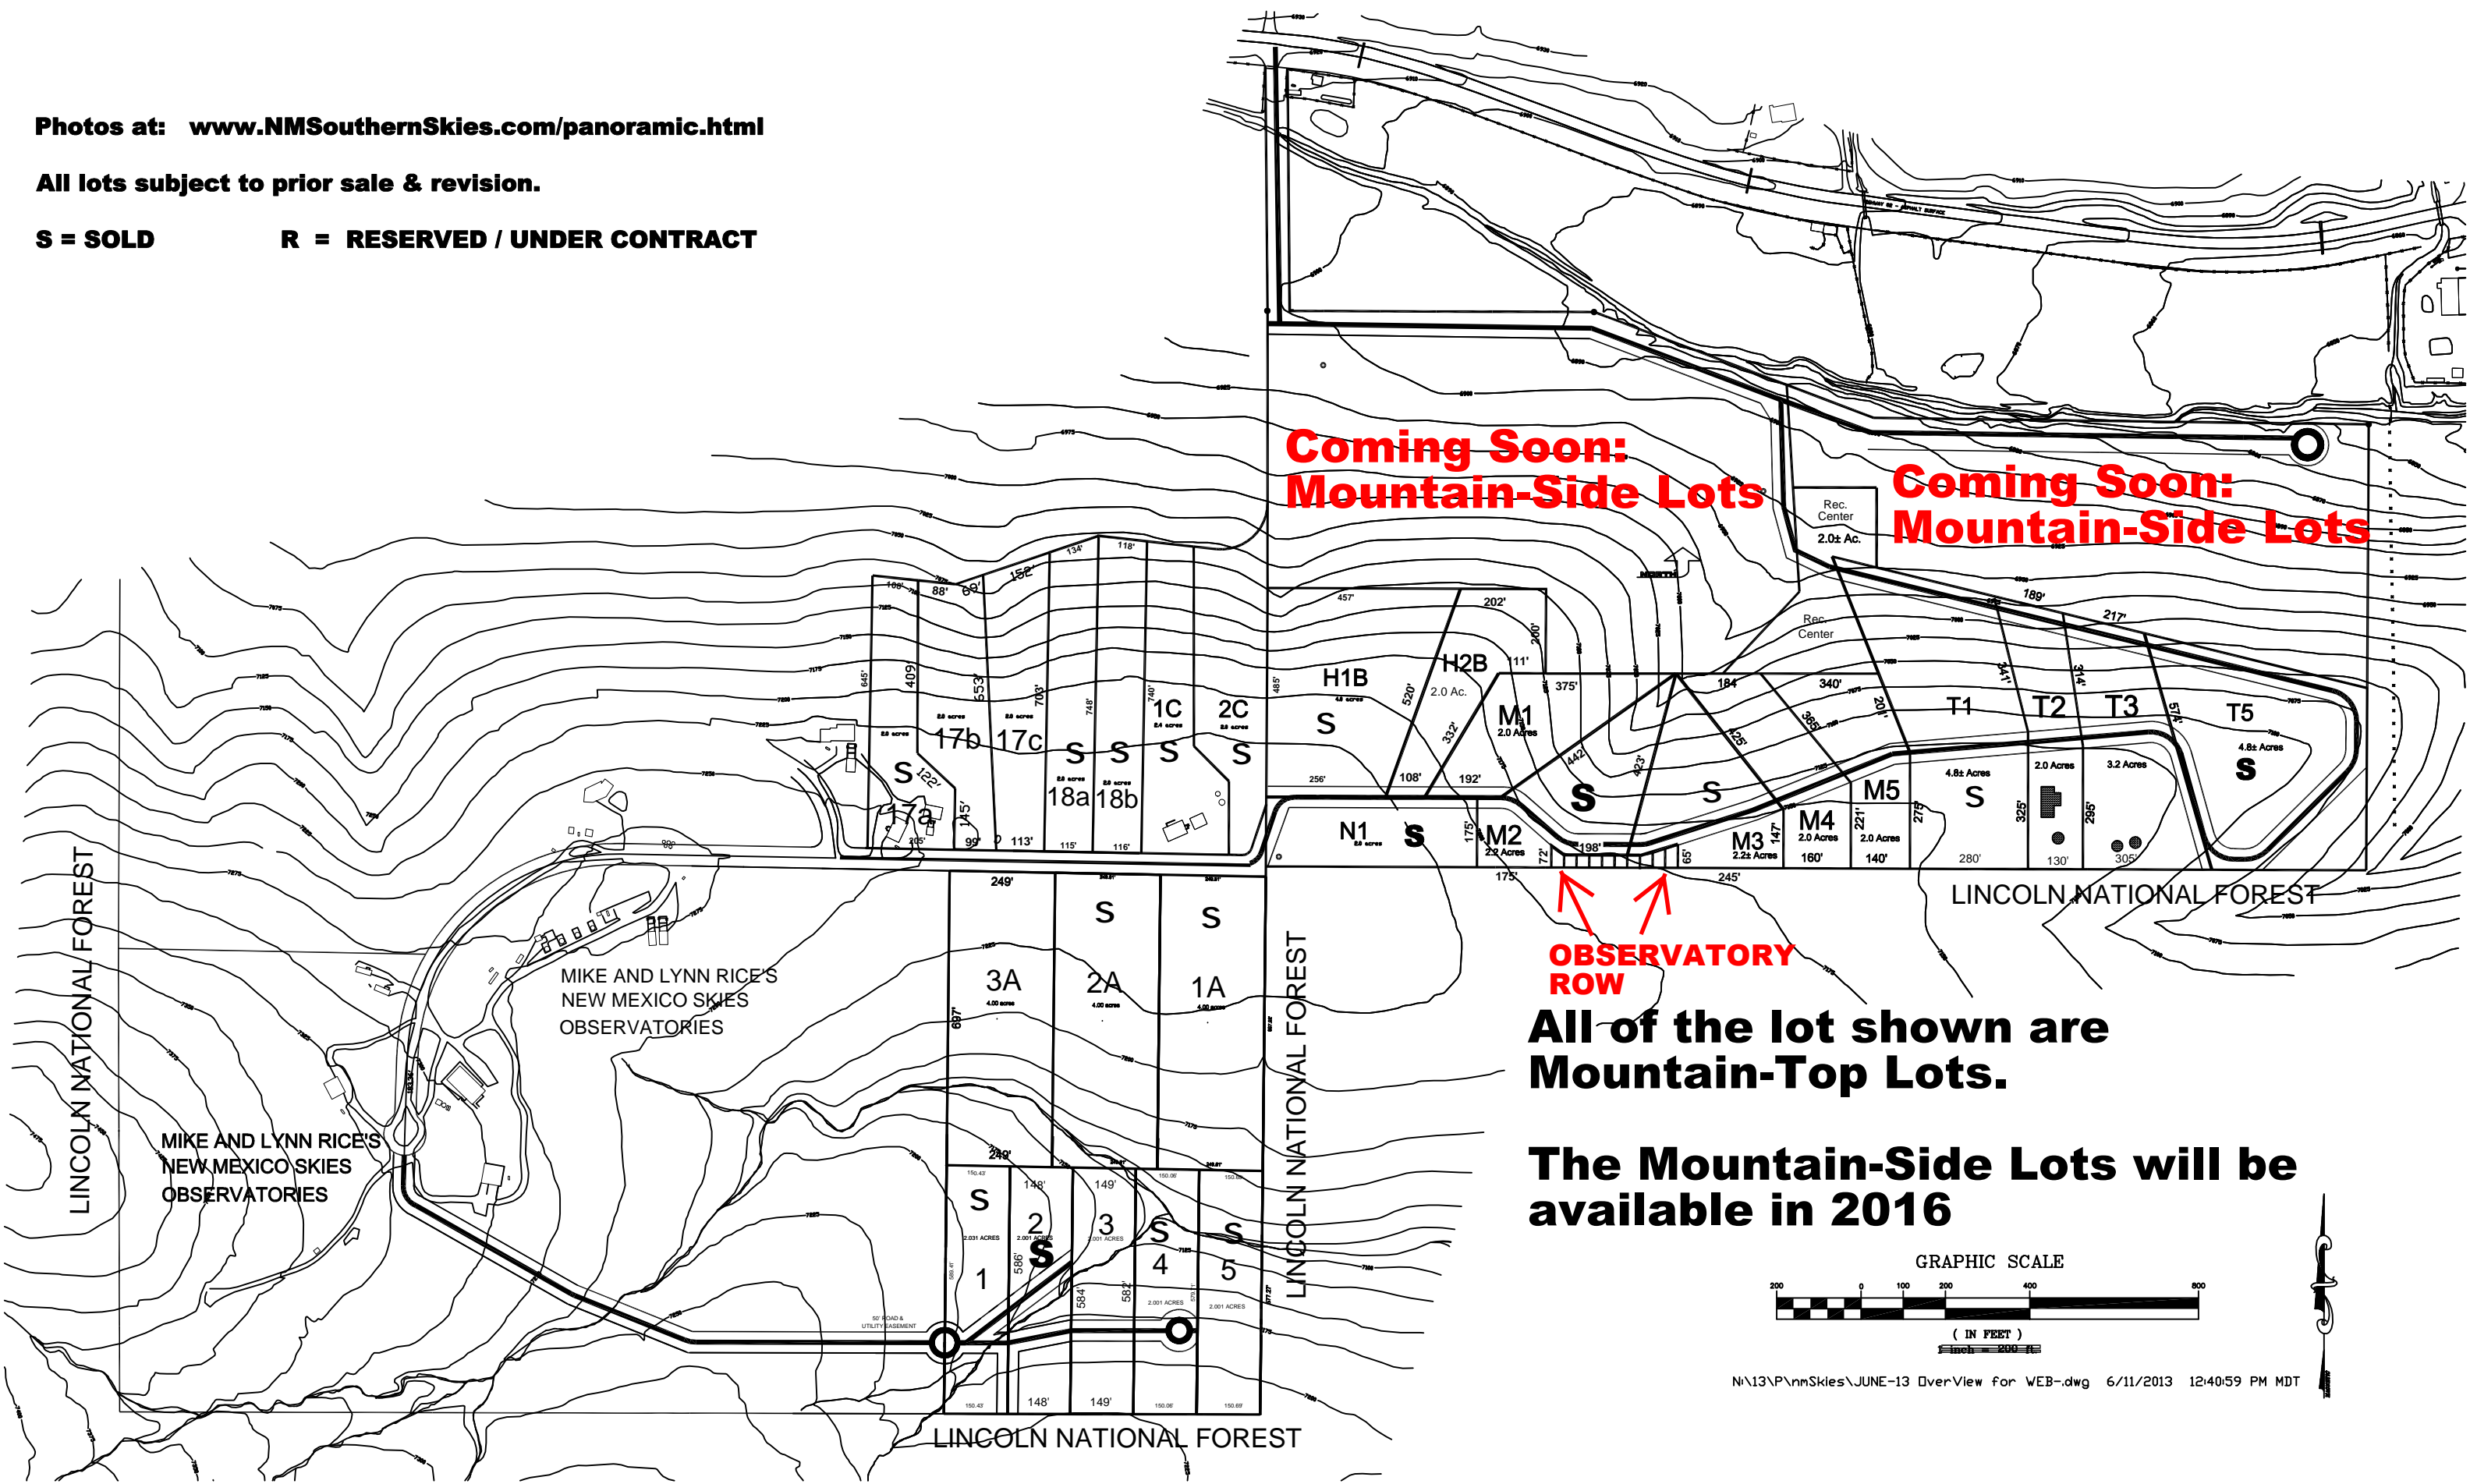

Photos at: www.NMSouthernSkies.com/panoramic.html

All lots subject to prior sale & revision.

S = SOLD **R = RESERVED / UNDER CONTRACT**

**Coming Soon:
Mountain-Side Lots**

**Coming Soon:
Mountain-Side Lots**

**OBSERVATORY
ROW**

**All of the lot shown are
Mountain-Top Lots.**

**The Mountain-Side Lots will be
available in 2016**